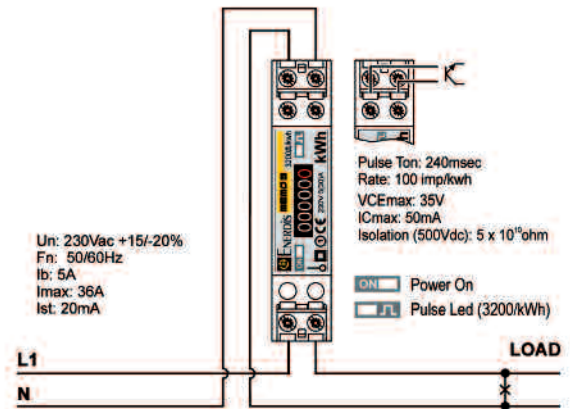

- Nominal current 5 (30) A
- Starting current 20 mA
- Max. permanent current 36 A

Active energy

- Accuracy IEC 62053-21 class I

Pulse output

- Output type insulated with open collector transistor
- Pulse weigh 10 Wh
- Pulse duration 240 ms
- Max voltage Vcemax 35 Vdc
- Max current Icemax 50 mA
- Standard IEC 62053-31

CONNECTIONS

MECHANICAL CHARACTERISTICS

- Format 1 DIN module (17,5 mm wide)
- Attachment to 35 mm DIN rail
- Max. cross-sectional area of cables 6 mm² for flexible wire
10 mm² for rigid wire
- Protection IP20
- Mass 0,1 Kg
- Operating LED indicator green
- Metrological LED green, flashing 3200 times/Kwh
- Mechanical display 6 mechanical rolls up to 99999.9 Kwh
- Rolls height 4 mm
- Sealing system sealable on Phase and Neutral terminals