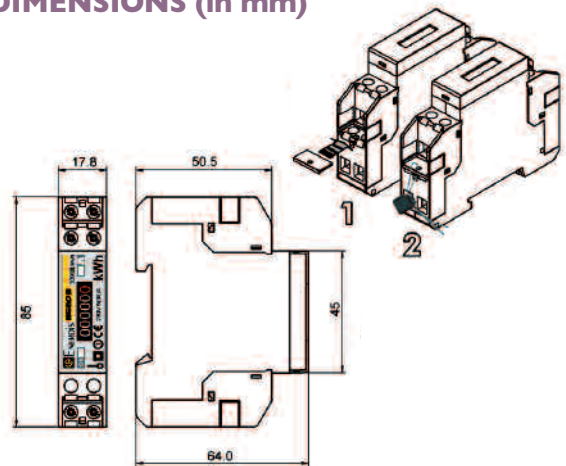

DIMENSIONS (in mm)

▶ To order

• Meters MEMO 3

• CCT pulse concentrator

• WinThor software

FRANCE

Enerdis
1-9, rue d'Arcueil - BP 675
92542 MONTROUGE Cedex
Tel: +33 1 47 46 78 85
Fax: +33 1 47 35 01 33
export@enerdis.fr
www.enerdis.fr

UNITED KINGDOM

Chauvin Arnoux Ltd
Waldeck House - Waldeck Road
MAIDENHEAD SL6 8BR
Tel: +44 1628 788 888
Fax: +44 1628 628 099
info@chauvin-arnoux.co.uk
www.chauvin-arnoux.co.uk

LEBANON

Chauvin Arnoux Middle East
P.O. BOX 60-154
1241 2020 JAL EL DIB (BEIRUT)
Tel: +961 1 890 425
Fax: +961 1 890 424
camie@chauvin-arnoux.com
www.chauvin-arnoux.com